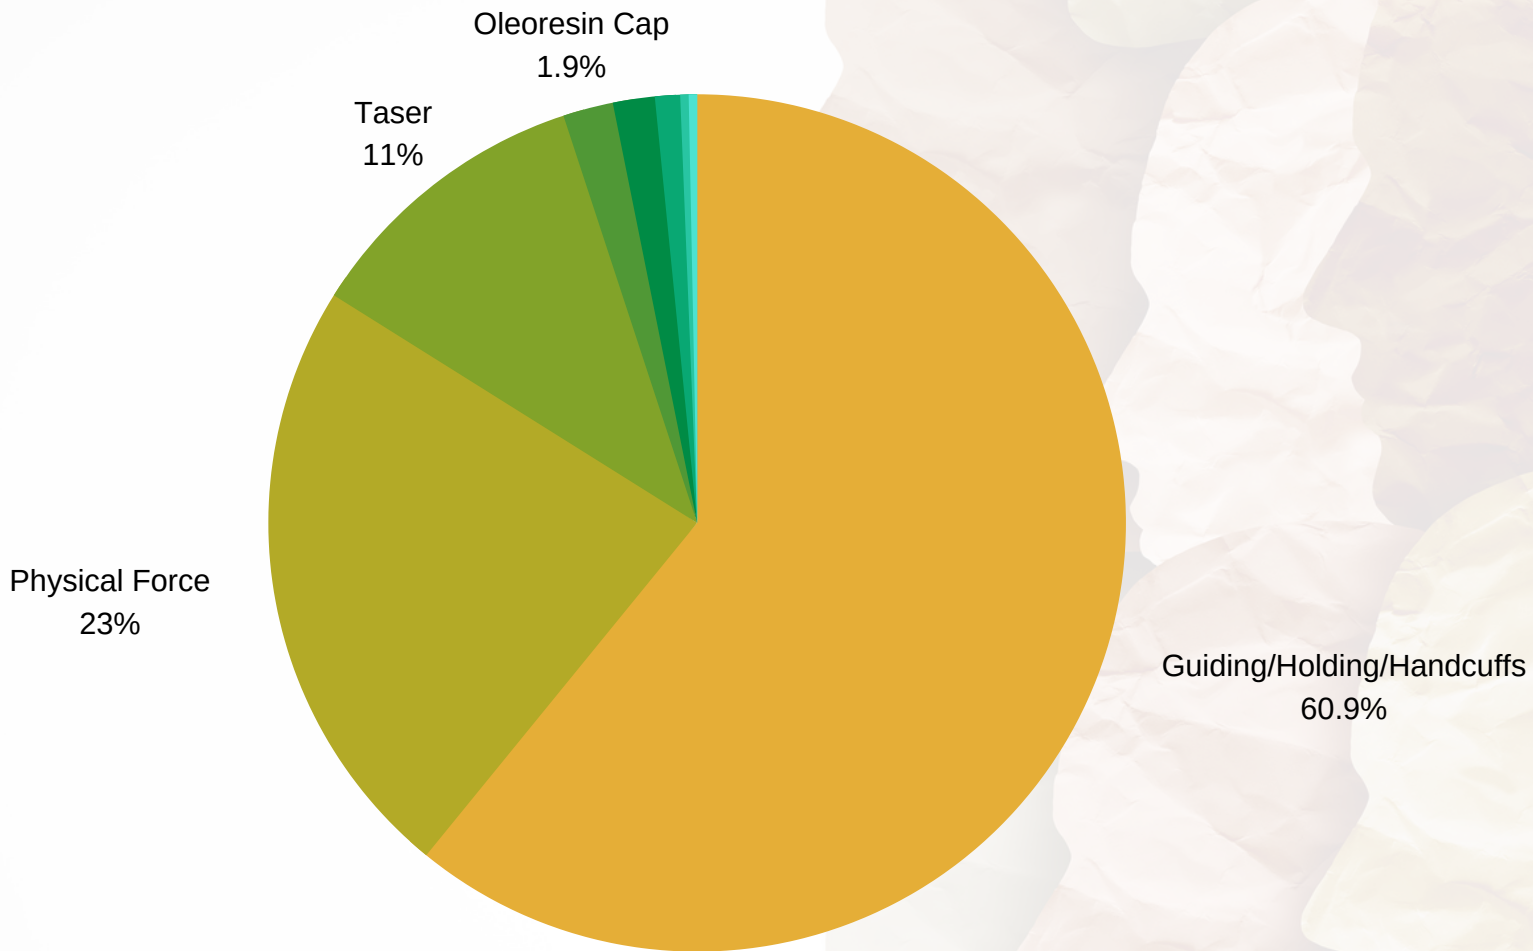

2022 Symposium on Community and Policing

Use of Force by Type - 2021

Total Incidents in 2021: 161

Guiding/Holding/
Handcuffs: 193

Physical Force: 73

Taser: 35

Oleoresin Cap: 6

40-MM or Pepper
Ball: 5

K9: 3

Baton-PR24: 1

Other: 1