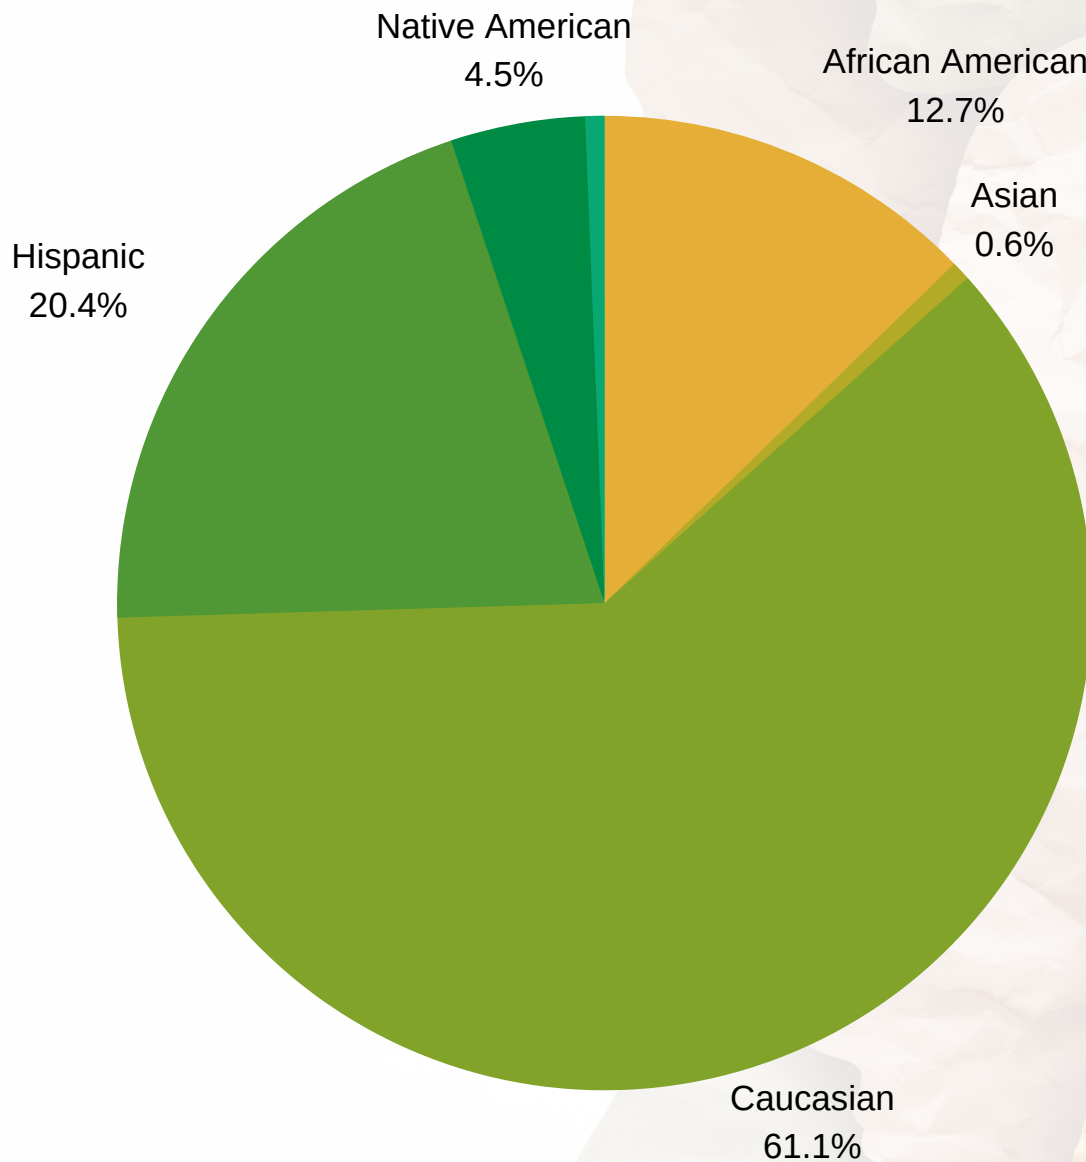

## Use of Force by Race - 2021

Total Incidents in 2021: 161

African American: 20

Hispanic: 32

Not Declared: 1

Asian: 1

Native American: 7

Other Declared: 0