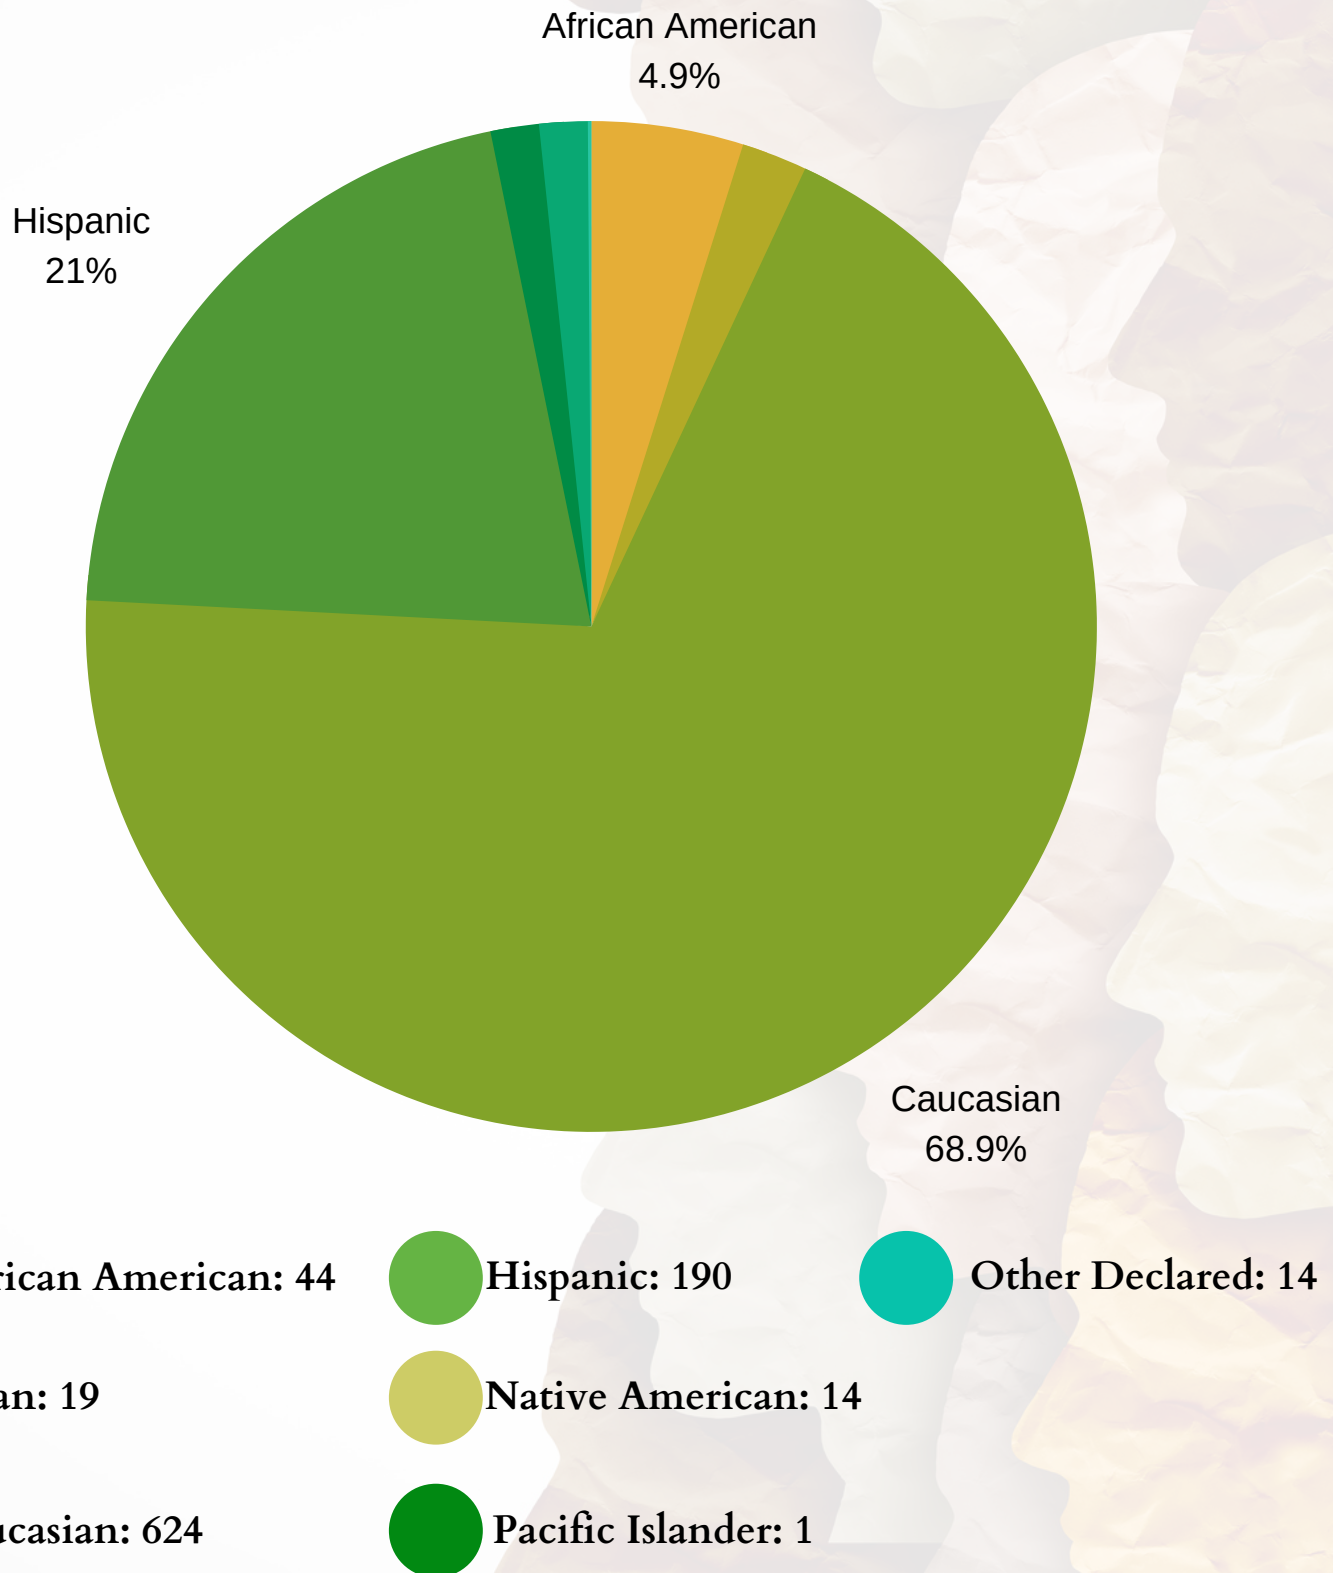

## Employee Demographics

Total: 420

Total: 260

## Arrests by Race - 2021

Total Arrests in 2021: 906