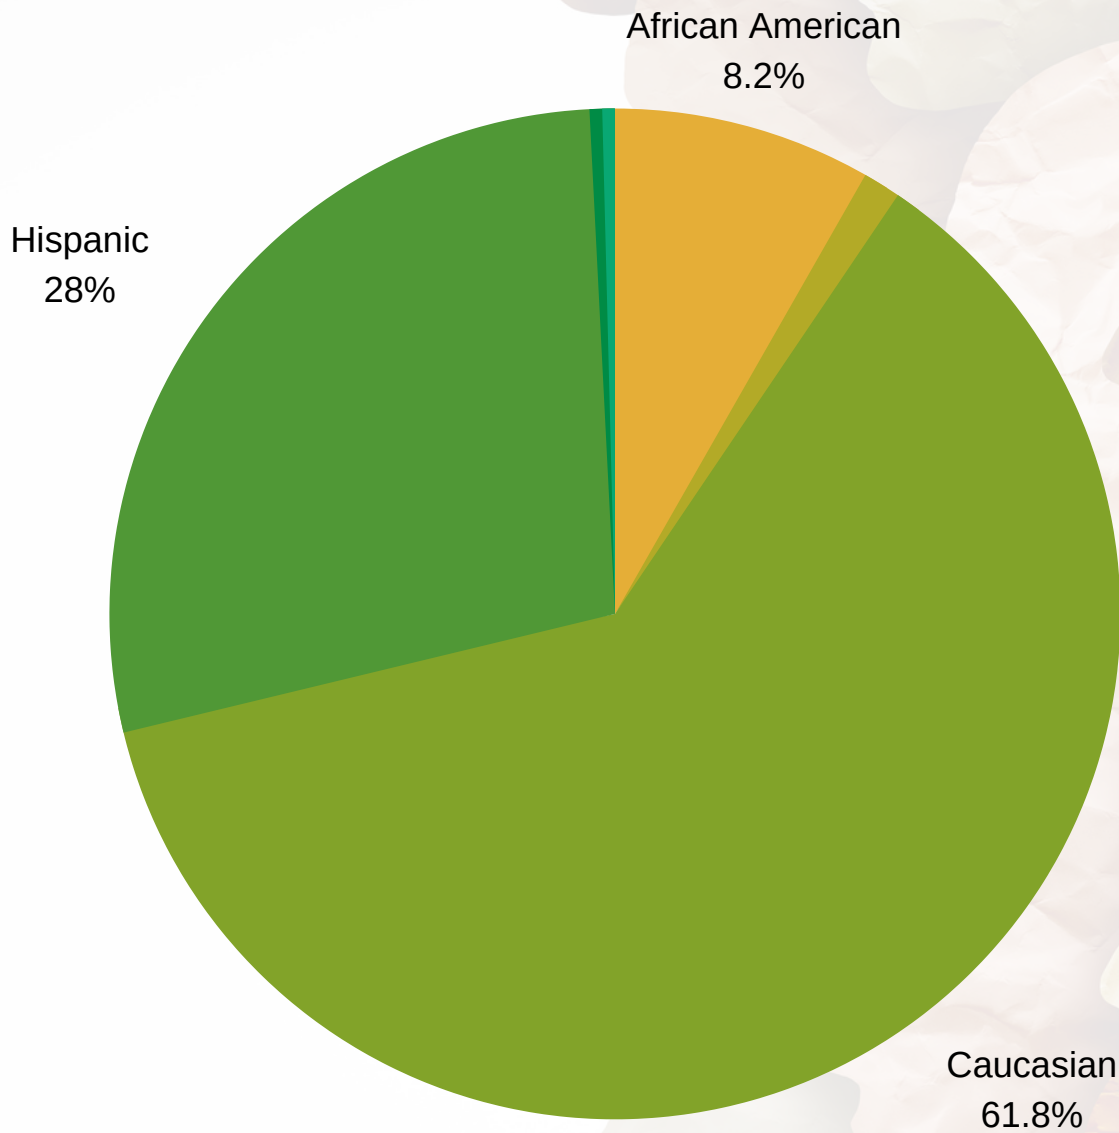

2022 Symposium on Community and Policing

Arrests by Race - 2022

Total Arrests in 2022: 497