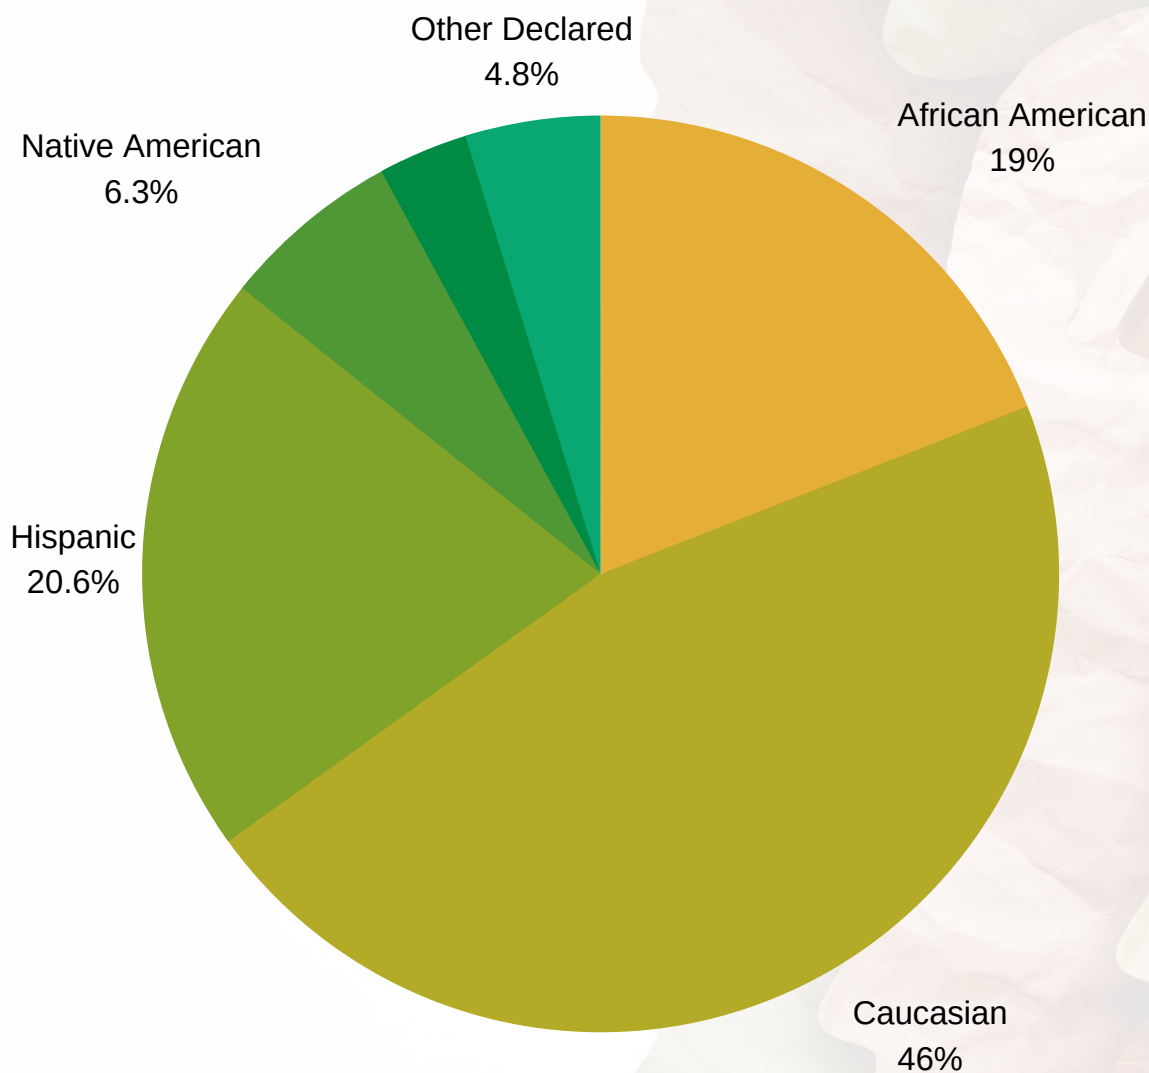

## Use of Force by Race - 2021

Total Incidents in 2021: 161

African American: 20

Hispanic: 32

Not Declared: 1

Asian: 1

Native American: 7

Other Declared: 0

Caucasian: 96

Pacific Islander: 0

## Use of Force by Race - 2022

Total Incidents in 2022: 63

African American: 12

Hispanic: 13

Not Declared: 2

Asian: 0

Native American: 4

Other Declared: 3